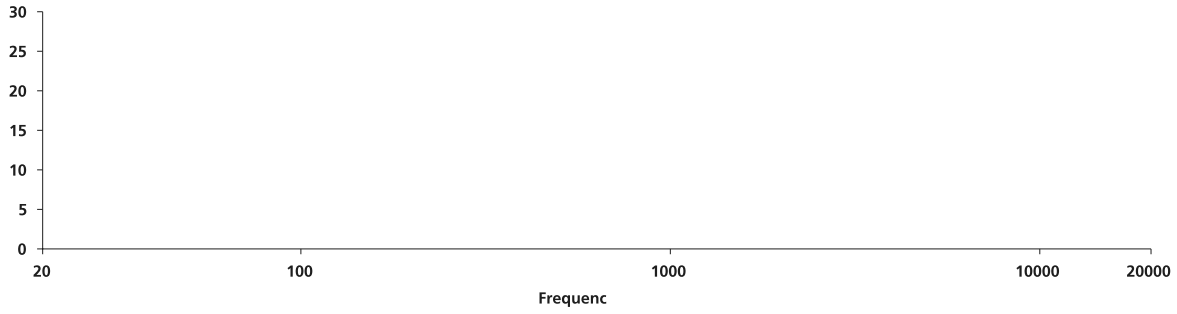

LT 6403

full-range loudspeaker

Directivity Index and Q