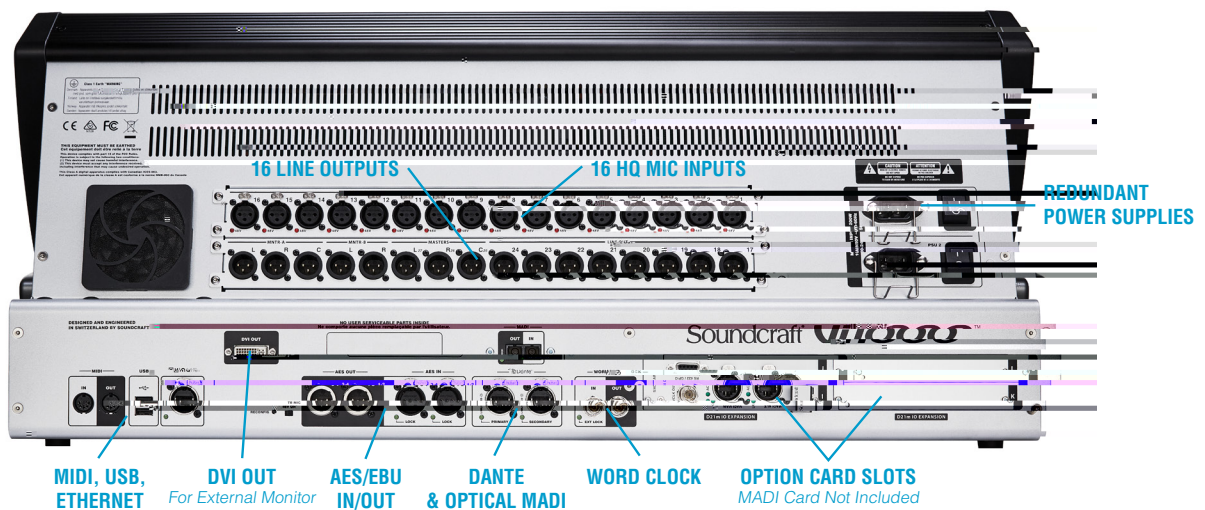

#### DSP MIXING CORE

**Input Channels :**  
96 mono Pairable to 48 stereo  
**Buses - Aux/G :**  
24 mono or stereo  
**Buses - Main :**  
From bus pool – max 16 mono/stereo  
**Buses - Main :**  
3 (LRC)

#### Analogue :

64 external + 8 DEQ + 4FX  
**Level FX:**  
4 Stereo reverb/delay/pitch effects  
**BSS GEQ:**  
All mono/stereo busses and masters  
**BSS DPR901 DEQ:**  
8 instances  
**Mixer AEs :**  
2x16ch instances

#### EXTERNAL CONTROL PORTS

**Encoder :**  
1 (for Mirroring and external control)  
**MIDI:**  
1 In 2 Out  
**Main Input :**  
2, switched, for redundant PSUs.  
**USB2.0:**  
4 (2 front, 2 rear)  
**Word :**  
In /Out 2x BNC