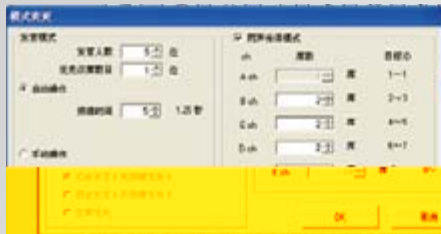

12

DMQ-60

(ATCS-C60MAG)

OPTIONS Software

ATCS-60

ATCS-60
ATCS-C60MAG

(/)

RS232C