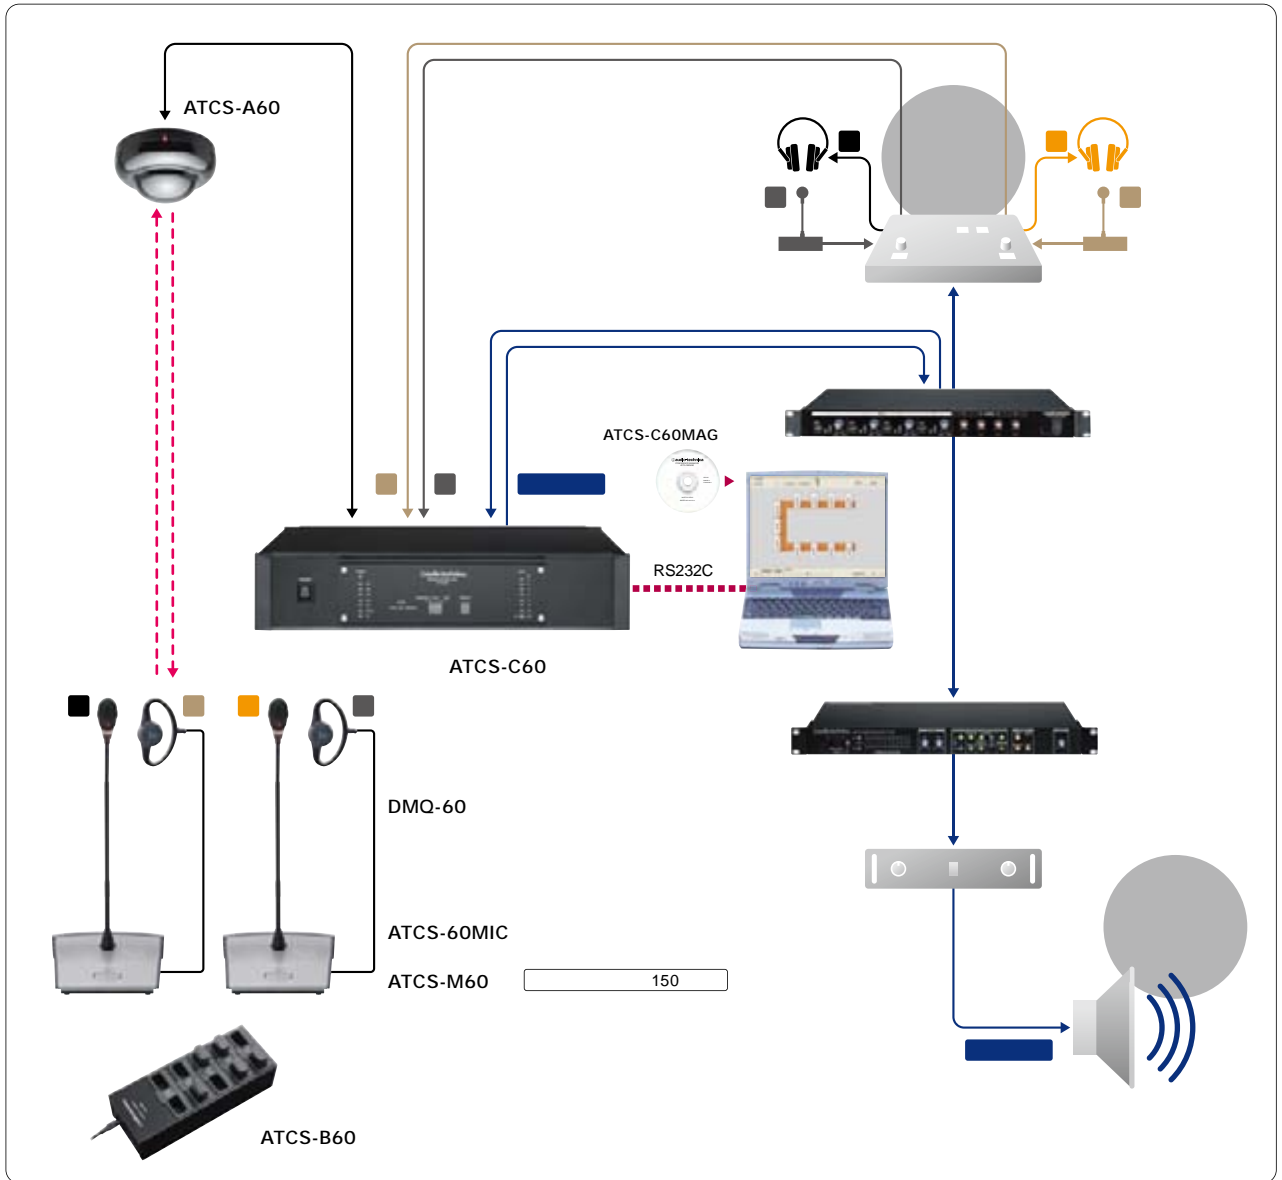

AUX2

AUX2

ATCS-A60

BNC
LED

AD-SZ1210CE

ATCS-M60

AD1210UKB

UK

LI-240

ATCS-M60

ATCS-M60

1

(ATCS-M60)

(ATCS-B60)

+ -

ATCS-C60MAG

12

DMQ-60

(ATCS-C60MAG)

OPTIONS Software

ATCS-60

ATCS-60
ATCS-C60MAG

(/)

RS232C