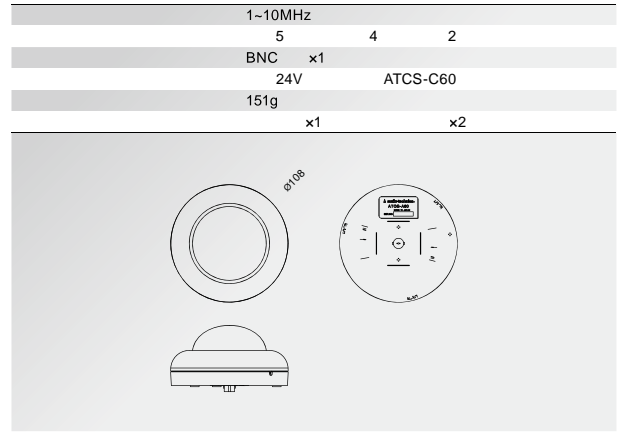

ATCS-A60

BNC
LED