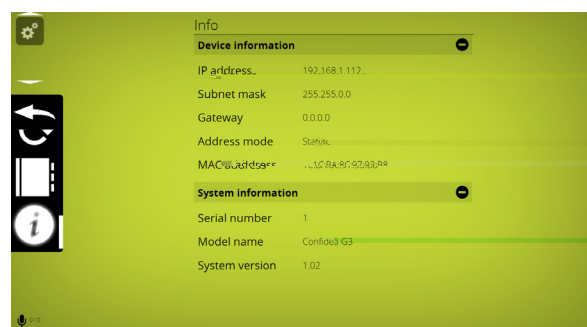

Confidea® G3 Televic

2.4GHz 5GHz

Confidea WCAP+

---

● Confidea APPS  
WCAP

71.98.0041

- 
- RJ45
- RJ45

Confidea